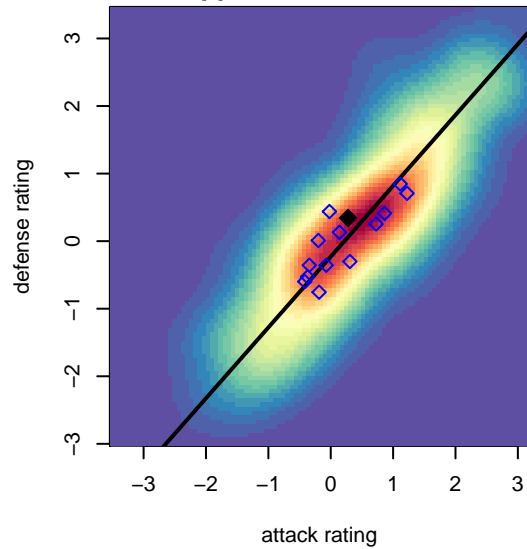

CSC Storm Navy G05

Corvallis SC
Corvallis, OR
G05 total strength=889
attack=1.32 defense=1.41
fall league = PTT G05 Div 1 Red NW

alt names used:
Corvallis SC 05G
Corvallis SC 05G
CSC 05G

Venues played:
2017 Beaverton Cup U13 Silver
2017 PTT G05 Division 1 Red NW
2017 OYS PTT Presidents Cup G05

**attack and defense variance (black dot)
relative to other teams
and top 10 in region**

**attack and defense rating
relative to others at age
and all opponents in last 13 months**

Performance relative to 13 month average