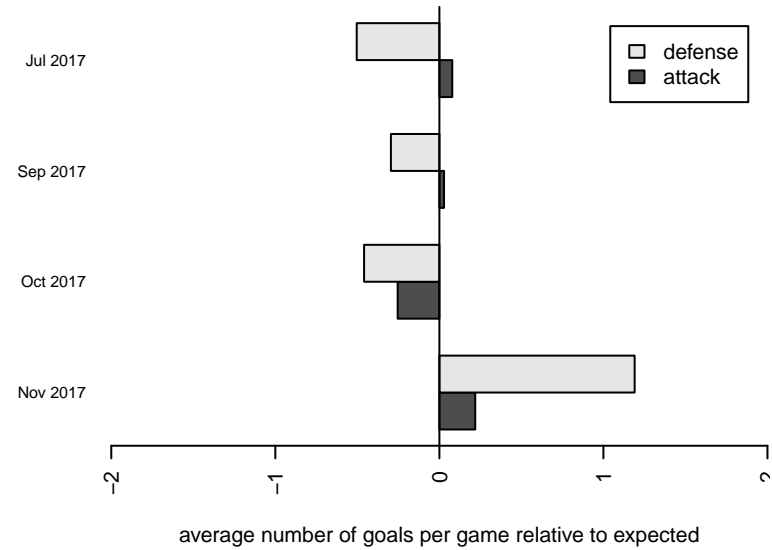

Performance relative to 13 month average