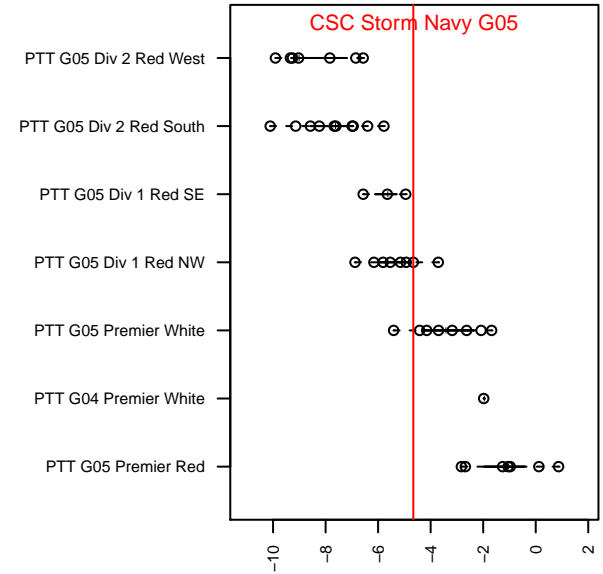

CSC Storm Navy G05

Corvallis SC
Corvallis, OR
G05 total strength=889
attack=1.32 defense=1.41
fall league = PTT G05 Div 1 Red NW

alt names used:
Corvallis SC 05G
Corvallis SC 05G
CSC 05G

Venues played:
2017 Beaverton Cup U13 Silver
2017 PTT G05 Division 1 Red NW
2017 OYS PTT Presidents Cup G05

**attack and defense variance (black dot)
relative to other teams
and top 10 in region**

**attack and defense rating
relative to others at age
and all opponents in last 13 months**

Performance relative to 13 month average