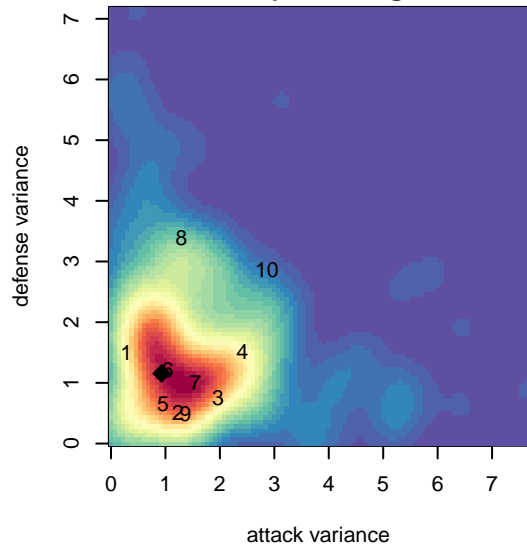

CSC Storm Navy G05

Corvallis SC
Corvallis, OR
G05 total strength=889
attack=1.32 defense=1.41
fall league = PTT G05 Div 1 Red NW

alt names used:
Corvallis SC 05G
Corvallis SC 05G
CSC 05G

Venues played:
2017 Beaverton Cup U13 Silver
2017 PTT G05 Division 1 Red NW
2017 OYS PTT Presidents Cup G05

**attack and defense variance (black dot)
relative to other teams
and top 10 in region**

**attack and defense rating
relative to others at age
and all opponents in last 13 months**

Performance relative to 13 month average