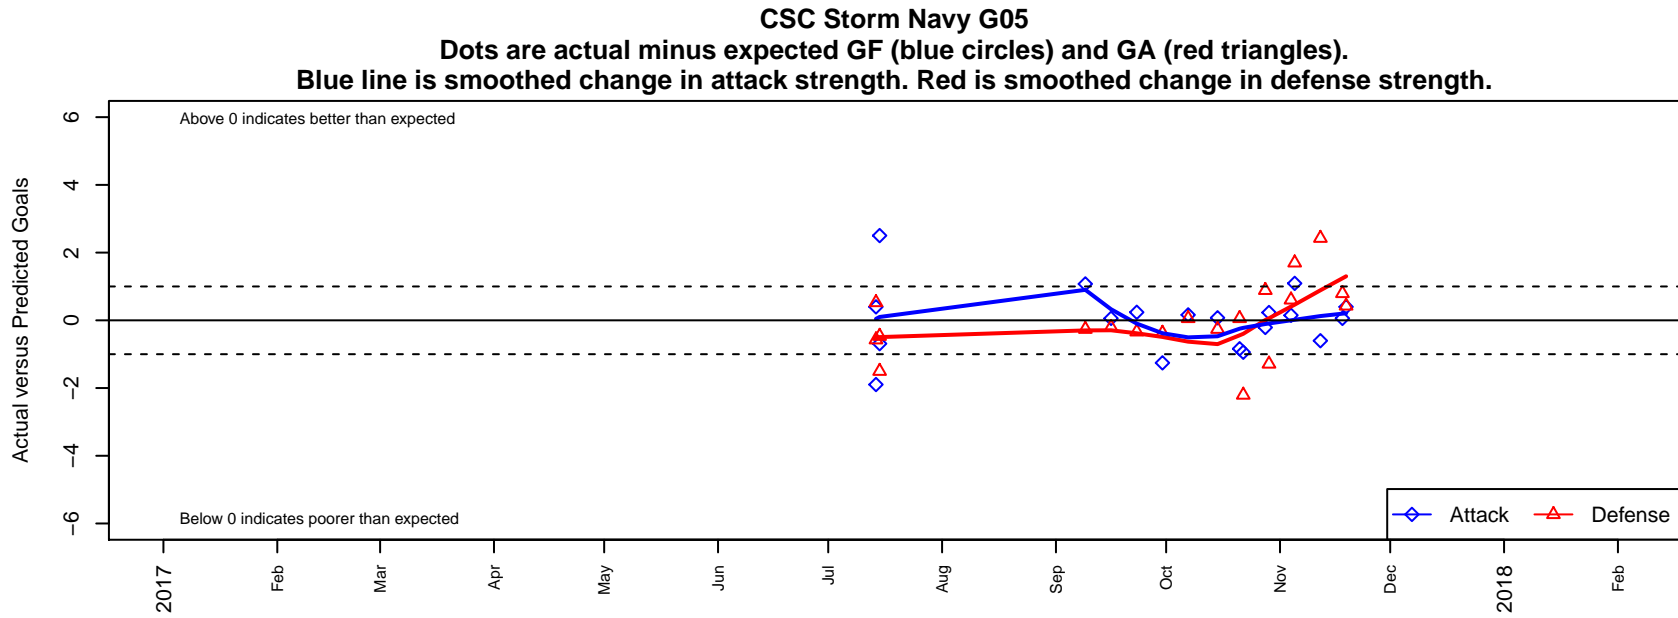

CSC Storm Navy G05

Corvallis SC
Corvallis, OR
G05 total strength=889
attack=1.32 defense=1.41
fall league = PTT G05 Div 1 Red NW

alt names used:
Corvallis SC 05G
Corvallis SC 05G
CSC 05G

Venues played:
2017 Beaverton Cup U13 Silver
2017 PTT G05 Division 1 Red NW
2017 OYS PTT Presidents Cup G05

**attack and defense variance (black dot)
relative to other teams
and top 10 in region**

**attack and defense rating
relative to others at age
and all opponents in last 13 months**

Performance relative to 13 month average