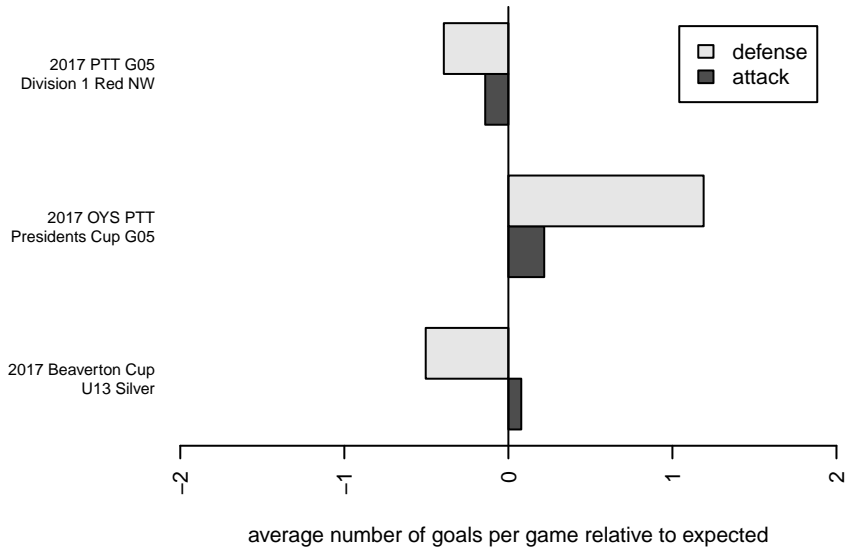

CSC Storm Navy G05

Corvallis SC
Corvallis, OR
G05 total strength=889
attack=1.32 defense=1.41
fall league = PTT G05 Div 1 Red NW

alt names used:
Corvallis SC 05G
Corvallis SC 05G
CSC 05G

Venues played:
2017 Beaverton Cup U13 Silver
2017 PTT G05 Division 1 Red NW
2017 OYS PTT Presidents Cup G05

**attack and defense variance (black dot)
relative to other teams
and top 10 in region**

**attack and defense rating
relative to others at age
and all opponents in last 13 months**

Performance relative to 13 month average